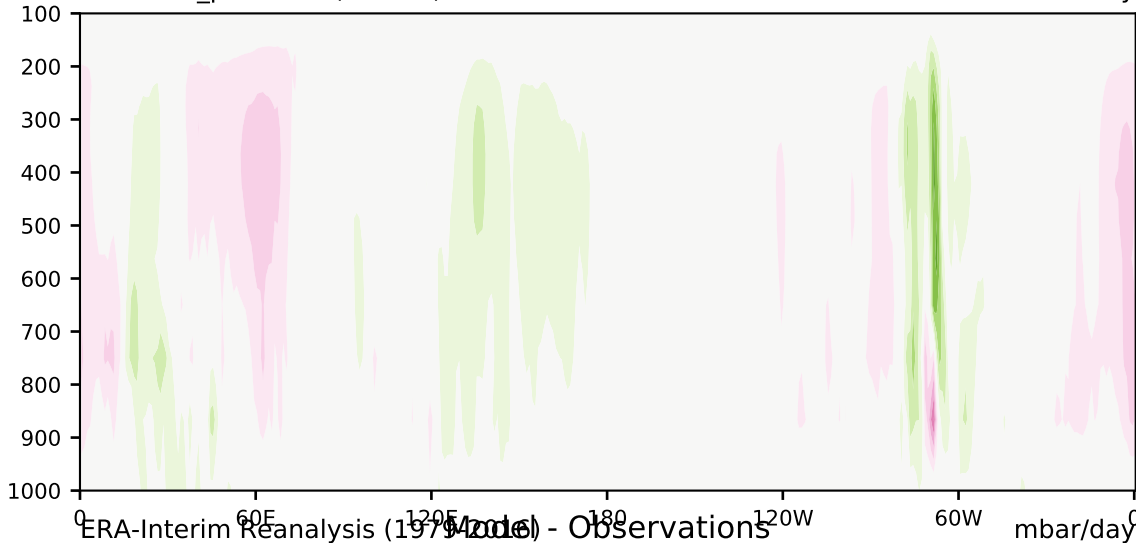

DECKv1b_piControl (81-100)

mbar/day

Max 25.65
Mean -0.41
Min -26.73

35.0
30.0
25.0
20.0
15.0
10.0
5.0
-5.0
-10.0
-15.0
-20.0
-25.0
-30.0
-35.0