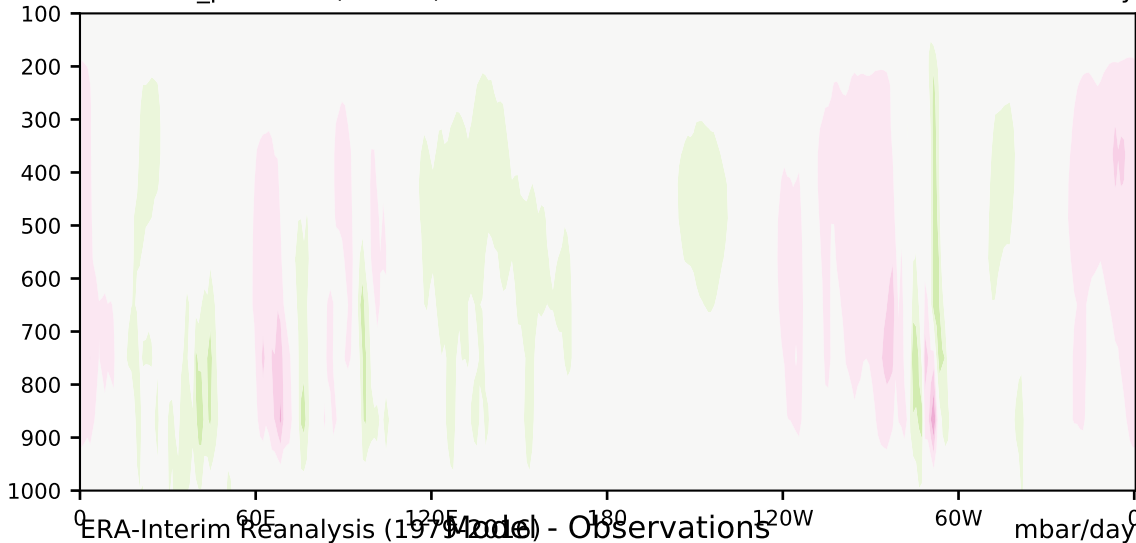

DECKv1b_piControl (81-100)

mbar/day

Max 20.58
Mean -0.42
Min -14.36

35.0
30.0
25.0
20.0
15.0
10.0
5.0
-5.0
-10.0
-15.0
-20.0
-25.0
-30.0
-35.0