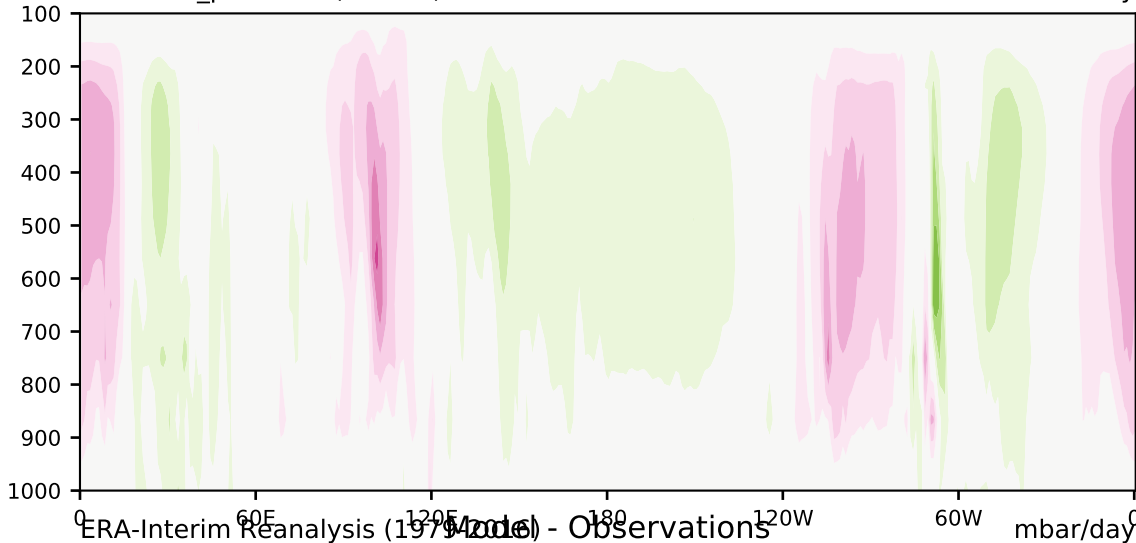

DECKv1b_piControl (81-100)

mbar/day

Max 27.18
Mean -0.41
Min -24.00

35.0
30.0
25.0
20.0
15.0
10.0
5.0
-5.0
-10.0
-15.0
-20.0
-25.0
-30.0
-35.0