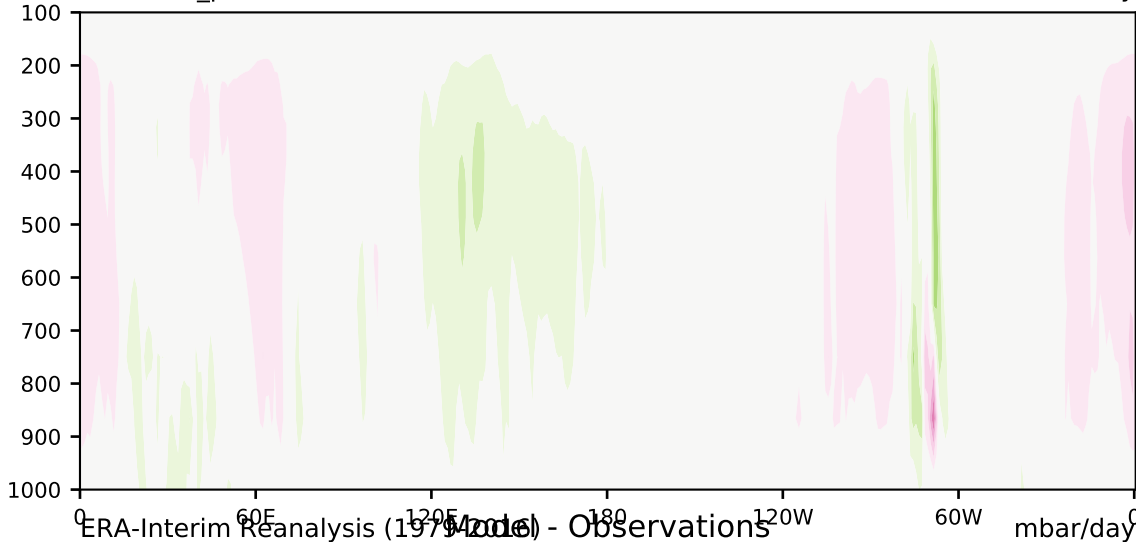

DECKv1b_piControl (81-100)

mbar/day

Max 24.95
Mean -0.43
Min -18.59

35.0
30.0
25.0
20.0
15.0
10.0
5.0
-5.0
-10.0
-15.0
-20.0
-25.0
-30.0
-35.0