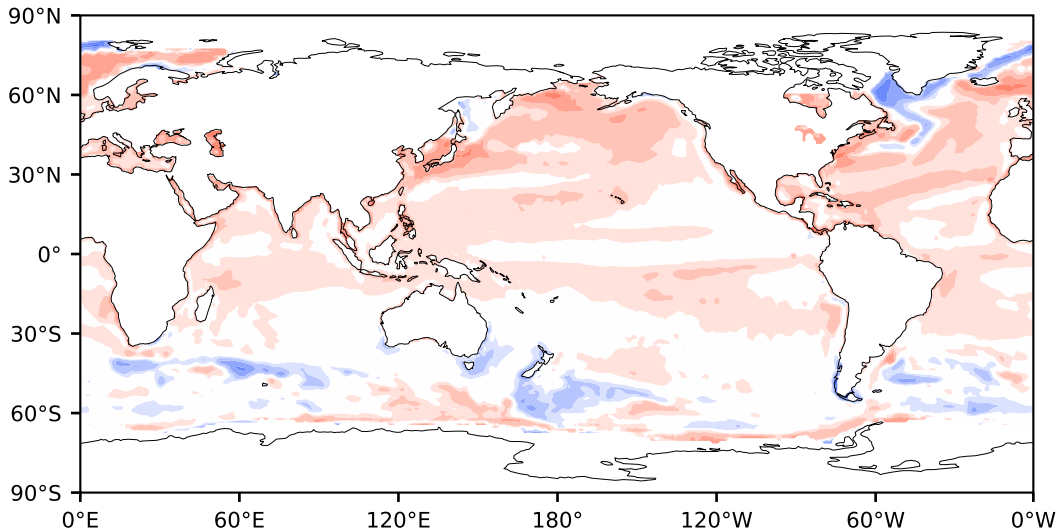

Model - Observations

Max 128.52
Mean 5.74
Min -124.04

RMSE 11.24
CORR 0.37