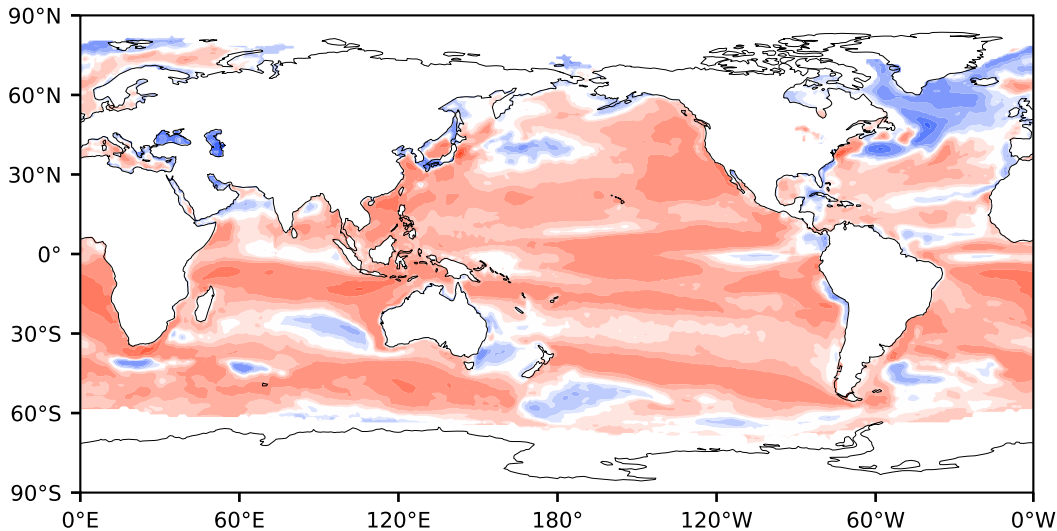

Model - Observations

Max 137.77
Mean 17.75
Min -132.87

RMSE 27.73
CORR 0.89