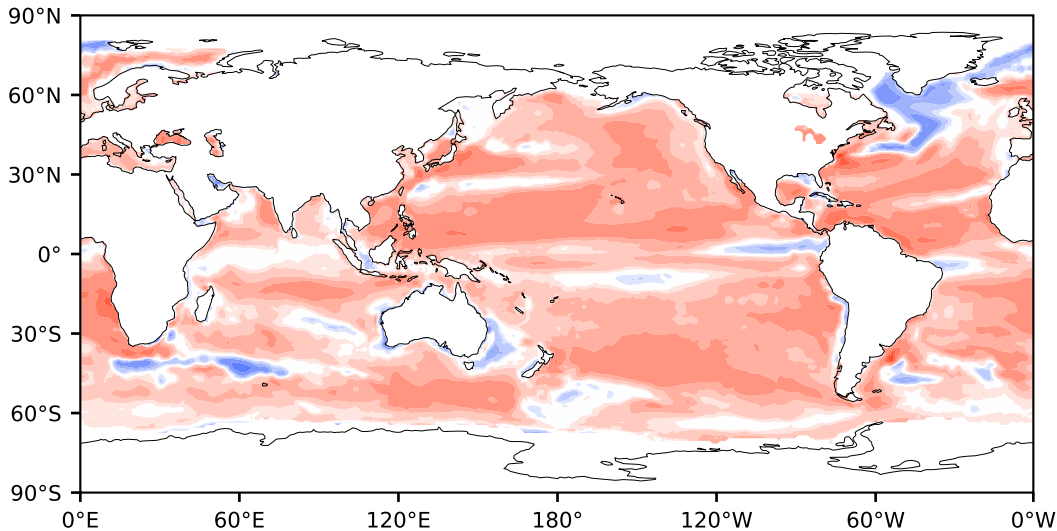

Model - Observations

Max 174.89
Mean 19.23
Min -135.87

RMSE 26.22
CORR 0.92