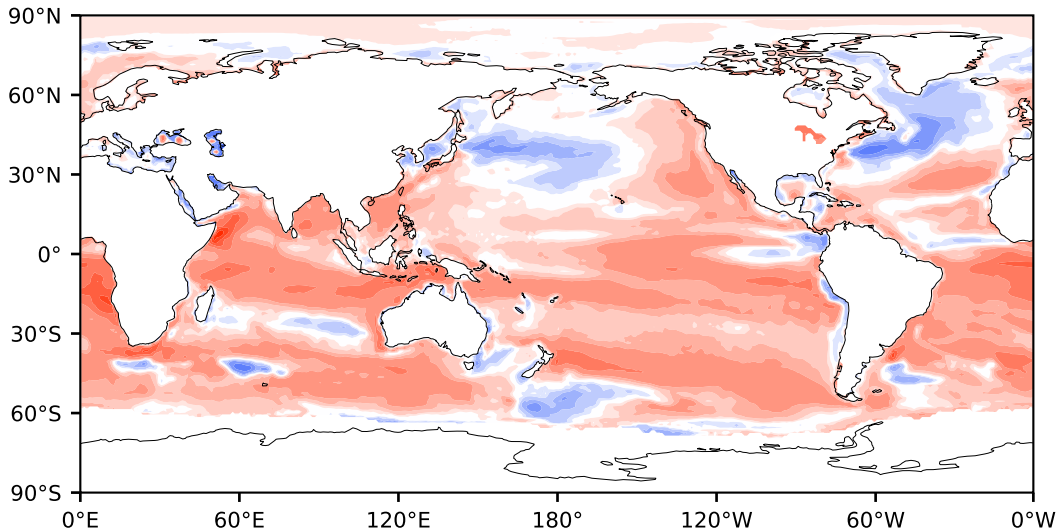

Model - Observations

Max 164.75
Mean 19.59
Min -167.24

RMSE 31.06
CORR 0.90