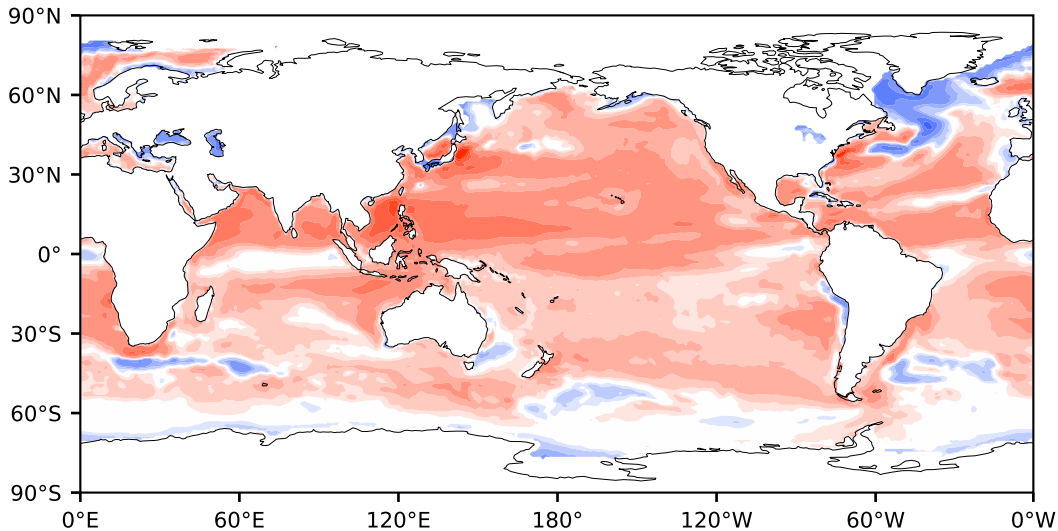

Model - Observations

Max 223.58
Mean 20.02
Min -133.32

RMSE 30.90
CORR 0.93