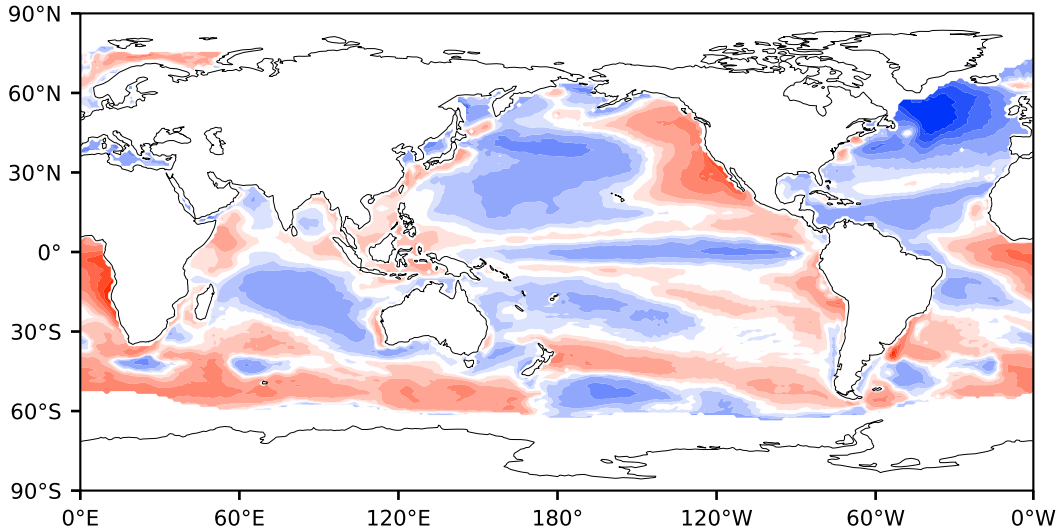

Model - Observations

Max 6.44
Mean -0.09
Min -7.22

RMSE 1.22
CORR 0.99