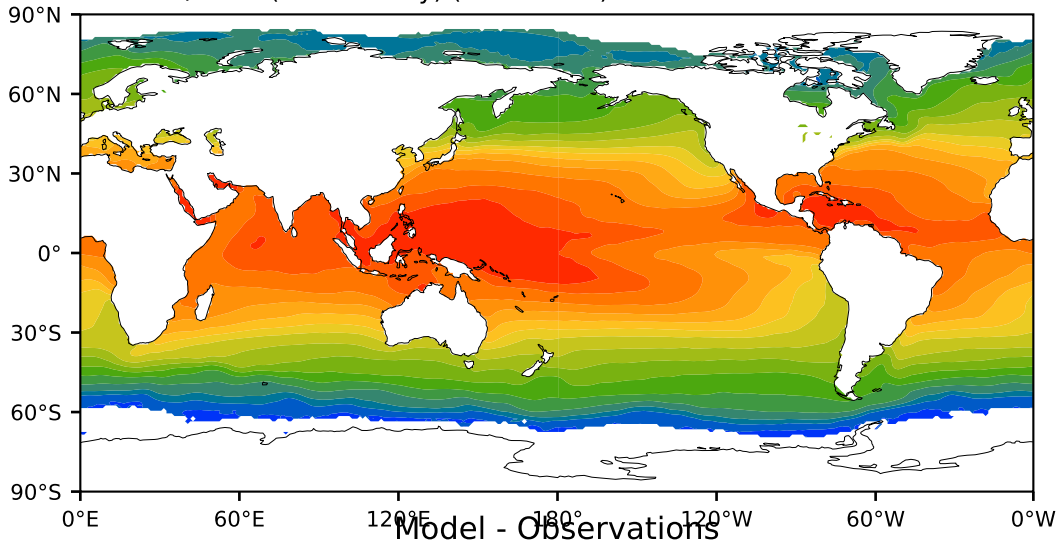

HadISST/OI.v2 (Present Day) (1999-2016)

C

Max 31.29  
Mean 19.23  
Min -1.67