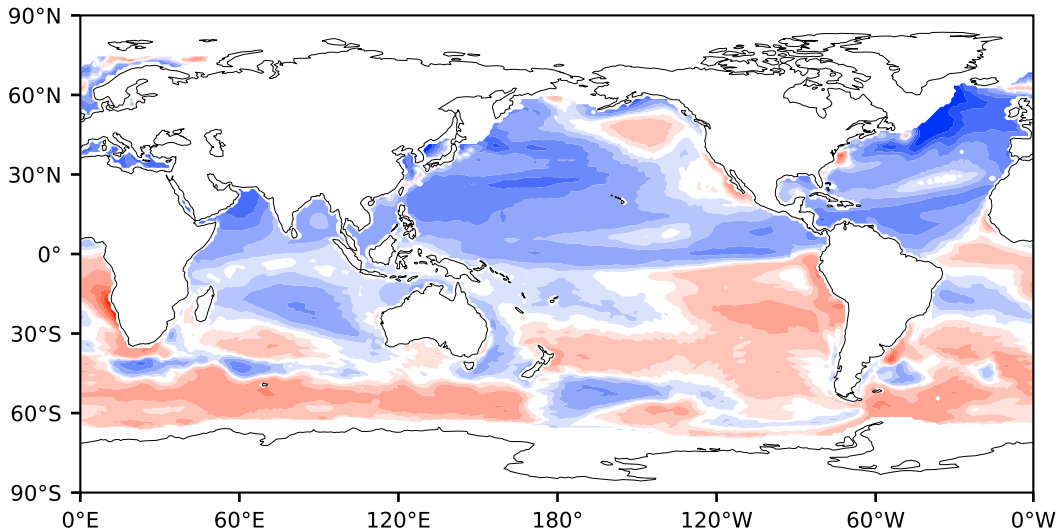

Model - Observations

Max 7.12
Mean -0.49
Min -9.17

RMSE 1.34
CORR 0.99