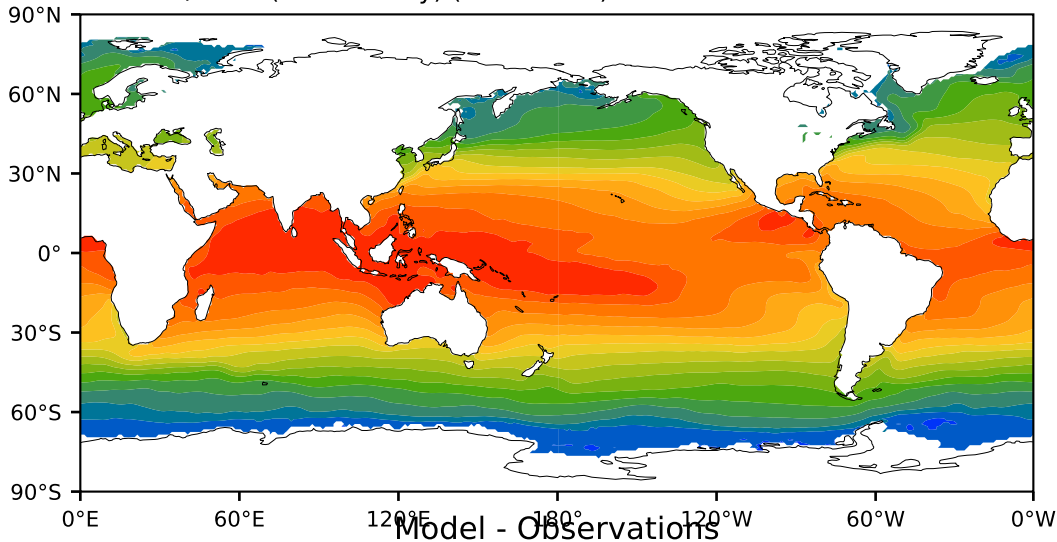

HadISST/OI.v2 (Present Day) (1999-2016)

C

Max 29.97
Mean 19.31
Min -1.79