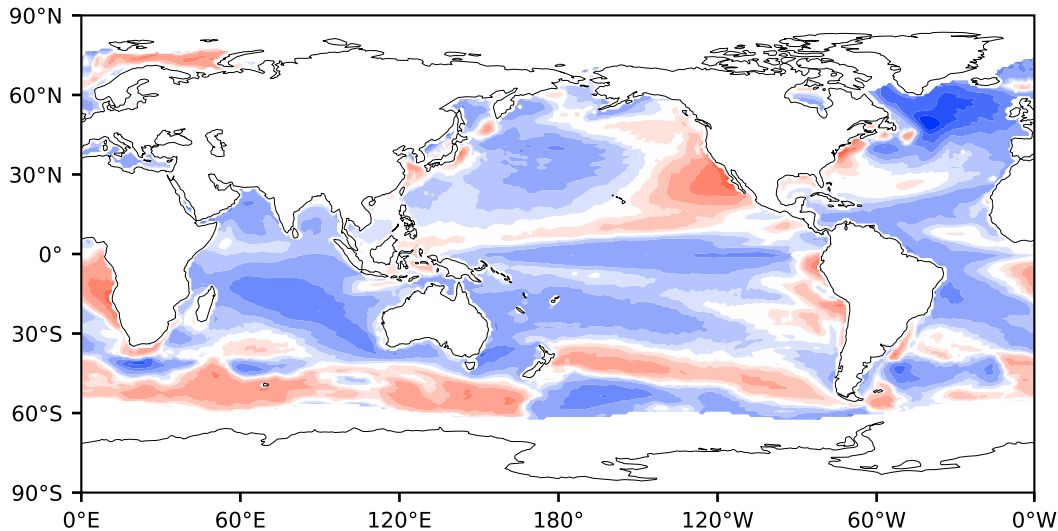

Model - Observations

Max 4.81
Mean -0.53
Min -6.34

RMSE 1.16
CORR 0.99