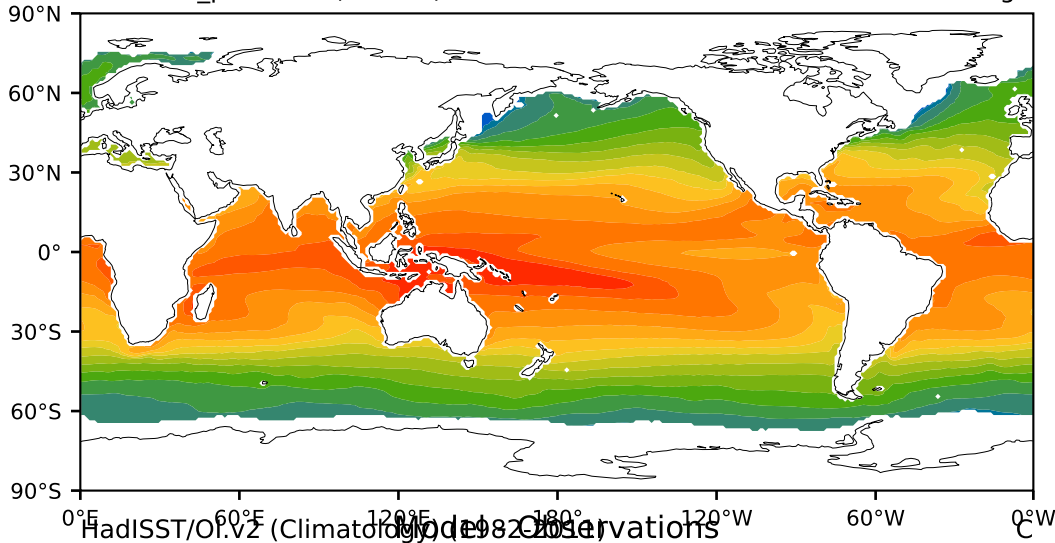

DECKv1b\_piControl (81-100)

degC

Max 29.67  
Mean 19.59  
Min -0.98

29.0  
28.0  
26.0  
24.0  
22.0  
20.0  
18.0  
15.0  
12.0  
9.0  
6.0  
3.0  
1.0  
0.0  
-1.0