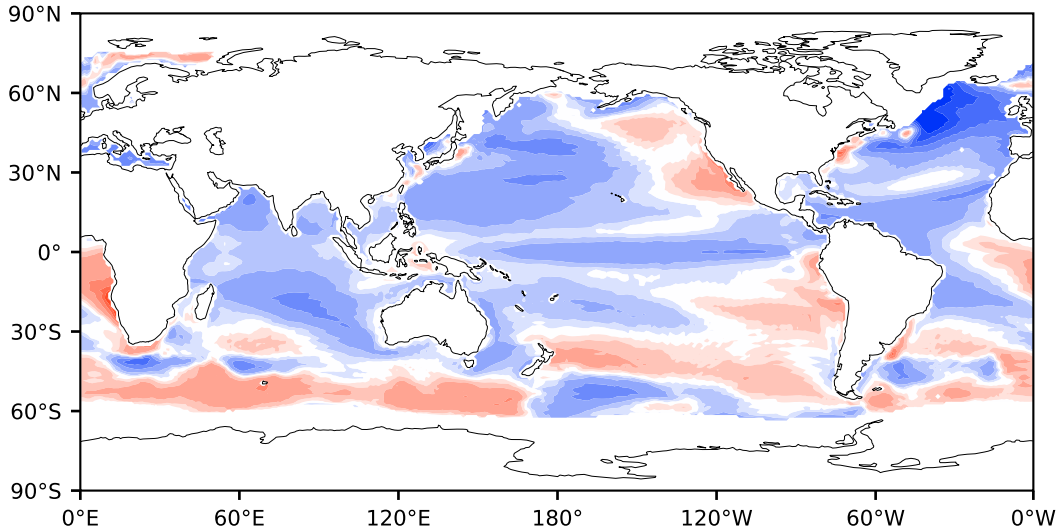

Model - Observations

Max 5.22
Mean -0.47
Min -7.61

RMSE 1.11
CORR 0.99