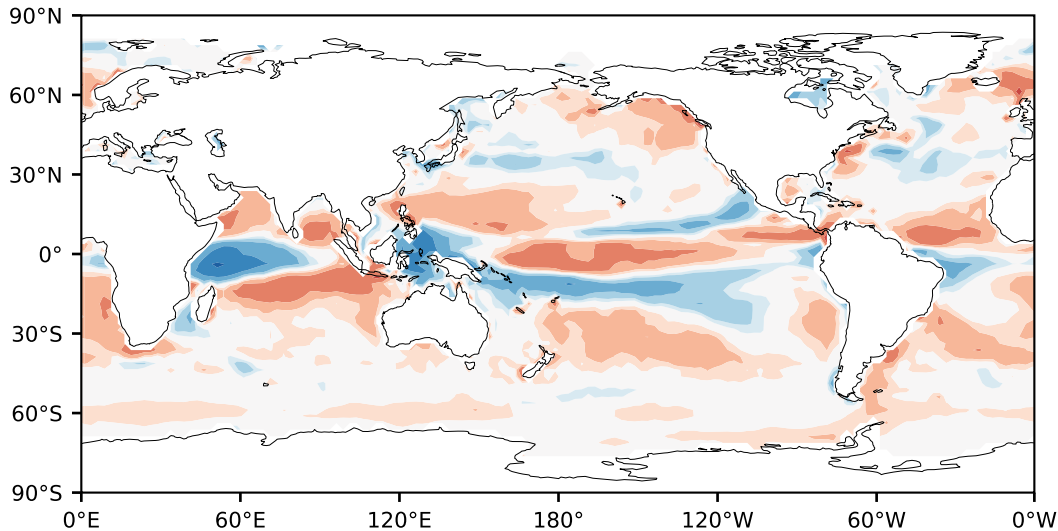

Model - Observations

Max 7.35
Mean -0.25
Min -6.09

RMSE 1.35
CORR 0.89