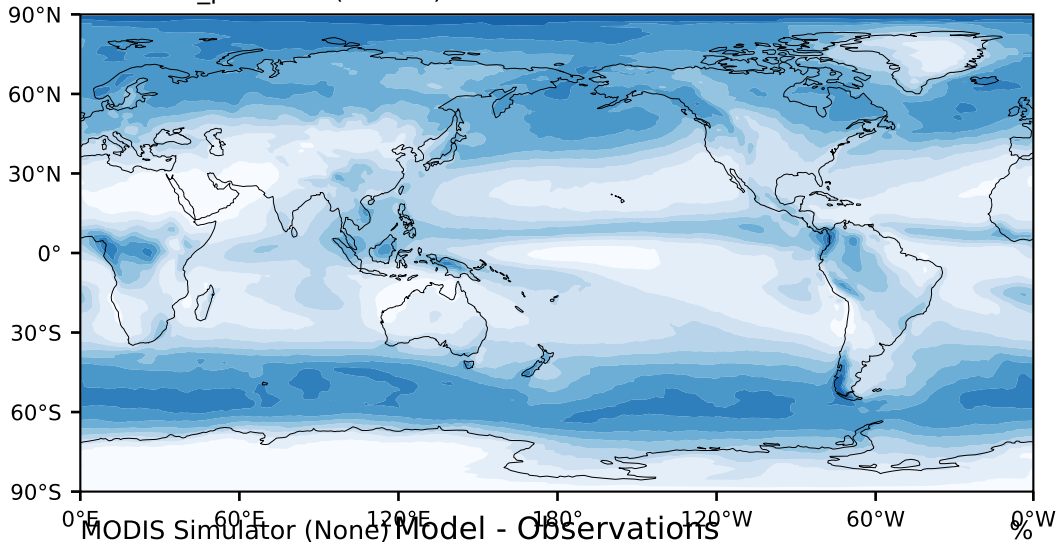

DECKv1b_piControl (81-100)

%

Max 84.26
Mean 30.70
Min 0.01

95.0
85.0
75.0
65.0
55.0
45.0
35.0
25.0
15.0
5.0