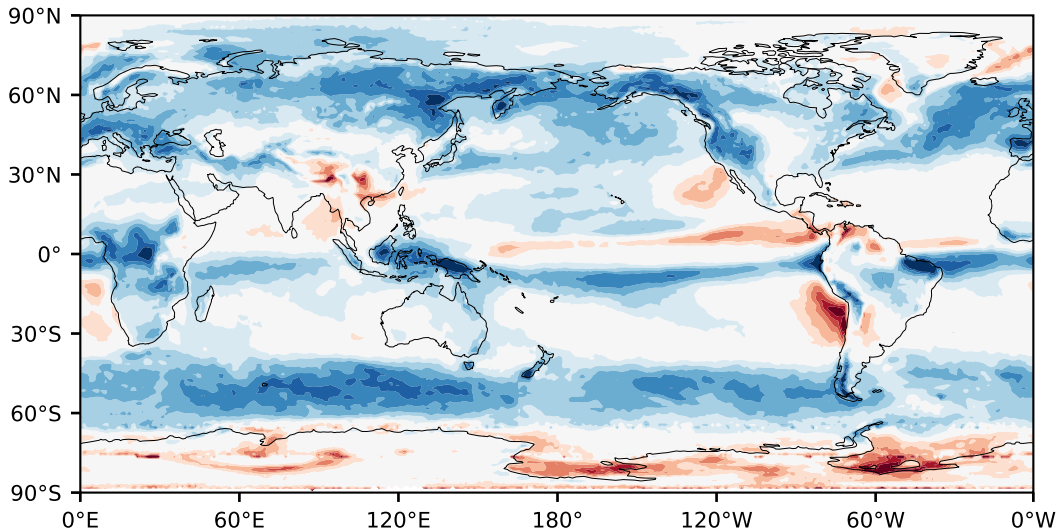

Model - Observations

Max 49.55
Mean 6.87
Min -79.66

RMSE 11.49
CORR 0.88