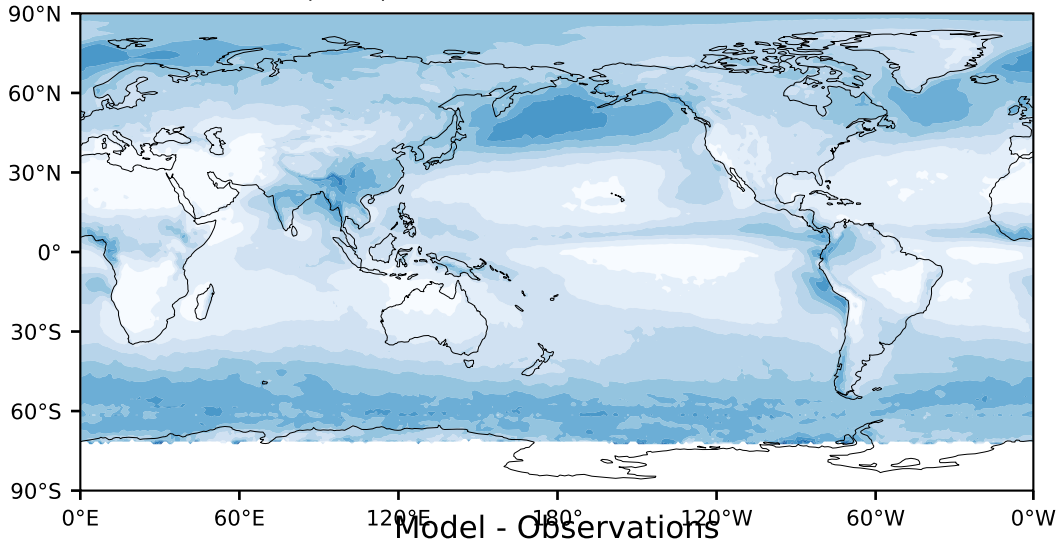

MODIS Simulator (None)

%

Max 100.00  
Mean 23.40  
Min 0.00

Model - Observations