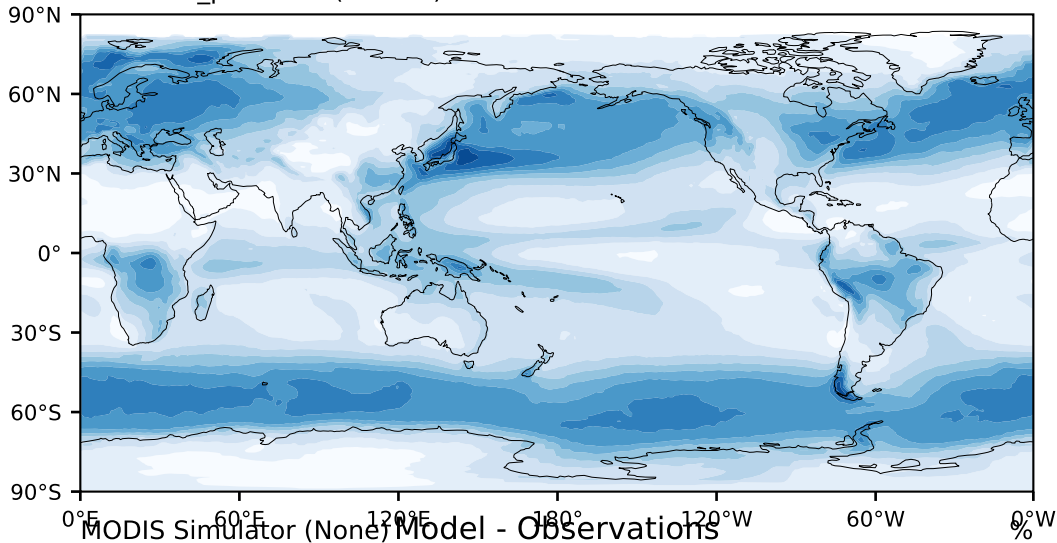

DECKv1b\_piControl (81-100)

%

Max 90.84  
Mean 30.34  
Min 0.03

95.0  
85.0  
75.0  
65.0  
55.0  
45.0  
35.0  
25.0  
15.0  
5.0