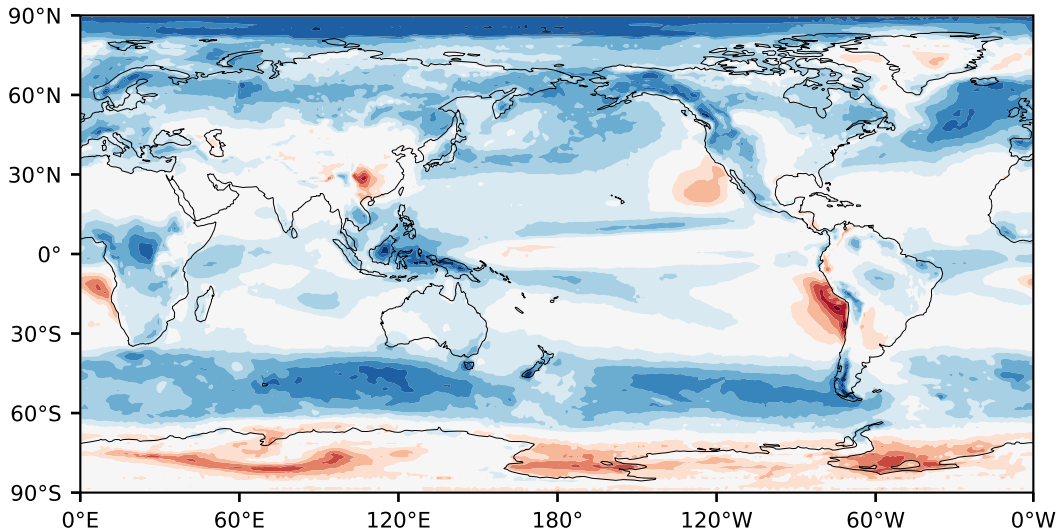

Model - Observations

Max 42.38
Mean 6.99
Min -41.77

RMSE 10.51
CORR 0.91