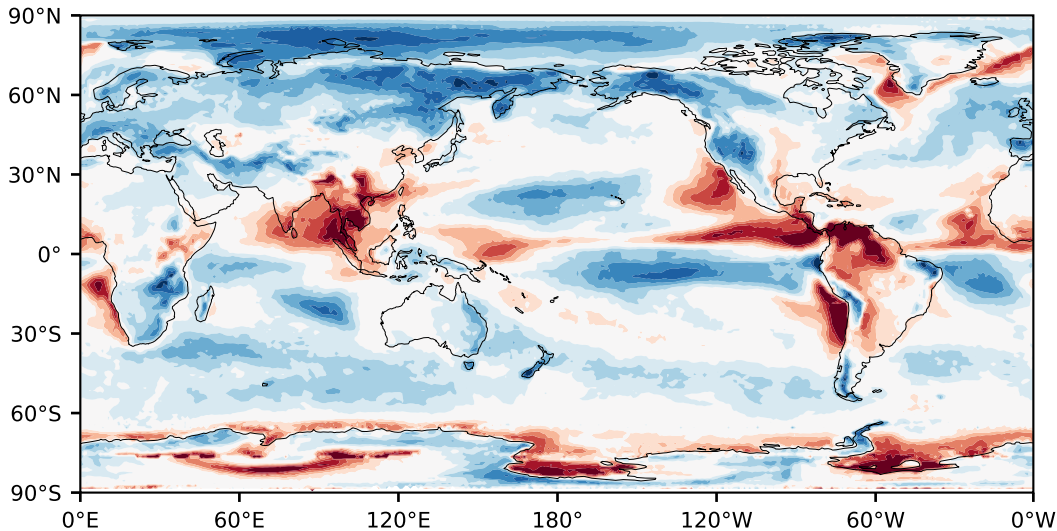

Model - Observations

Max 43.66
Mean 2.50
Min -68.13

RMSE 11.73
CORR 0.86