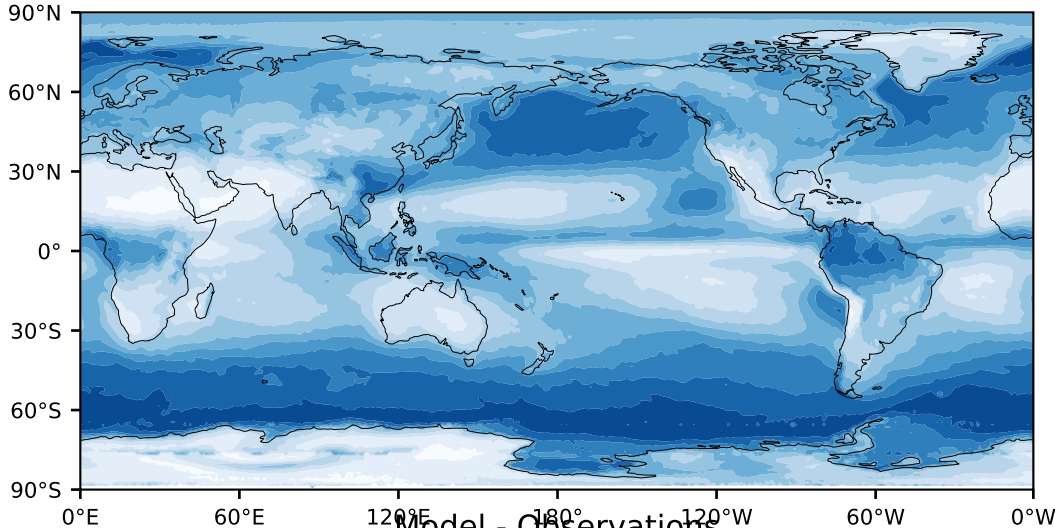

MODIS Simulator (None)

%

Max 95.67
Mean 46.90
Min 1.25

Model - Observations