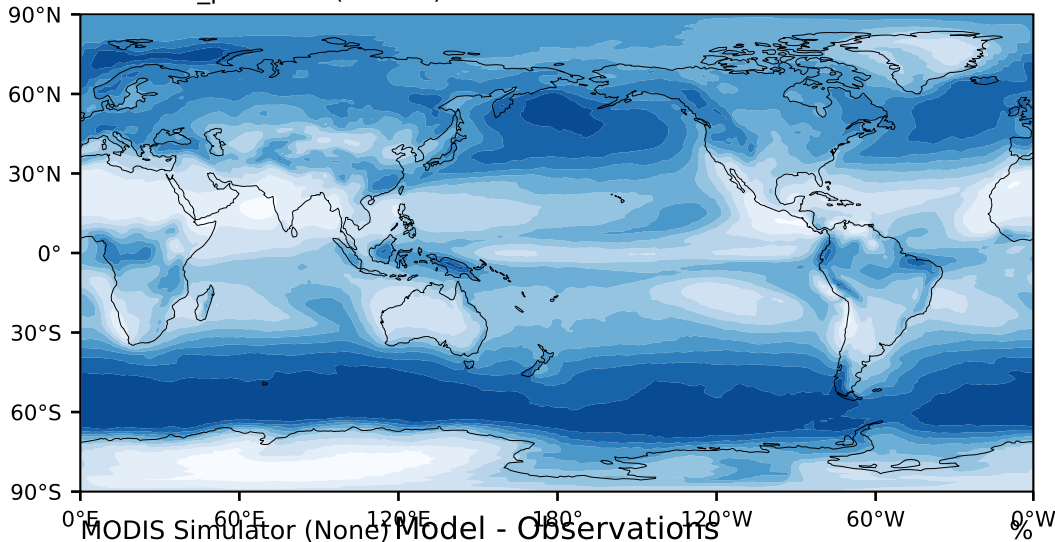

DECKv1b_piControl (81-100)

%

Max 93.41
Mean 49.40
Min 0.31

95.0
85.0
75.0
65.0
55.0
45.0
35.0
25.0
15.0
5.0