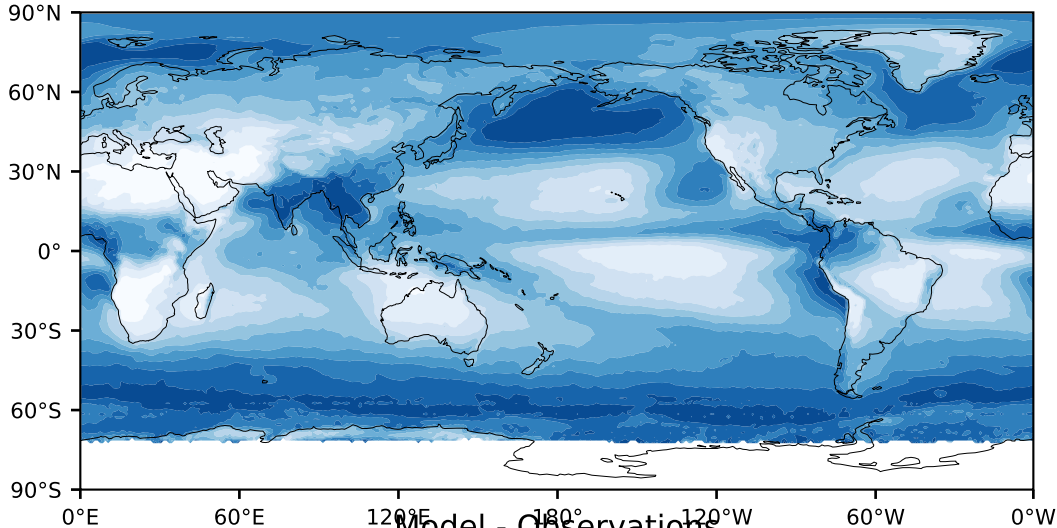

MODIS Simulator (None)

%

Max 100.00  
Mean 47.81  
Min 0.00

Model - Observations

95.0  
85.0  
75.0  
65.0  
55.0  
45.0  
35.0  
25.0  
15.0  
5.0