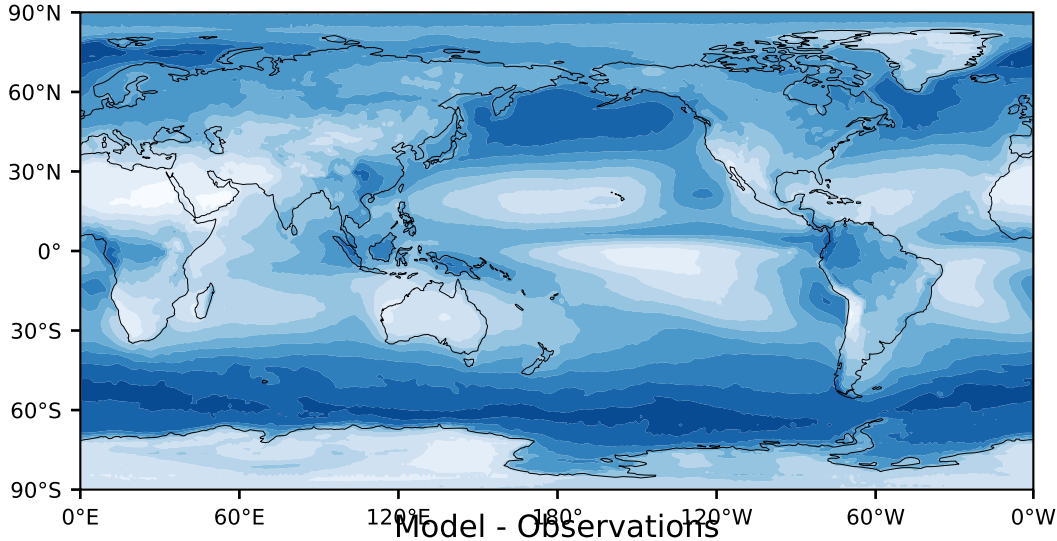

MODIS Simulator (None)

%

Max 90.88  
Mean 48.13  
Min 2.20

95.0  
85.0  
75.0  
65.0  
55.0  
45.0  
35.0  
25.0  
15.0  
5.0