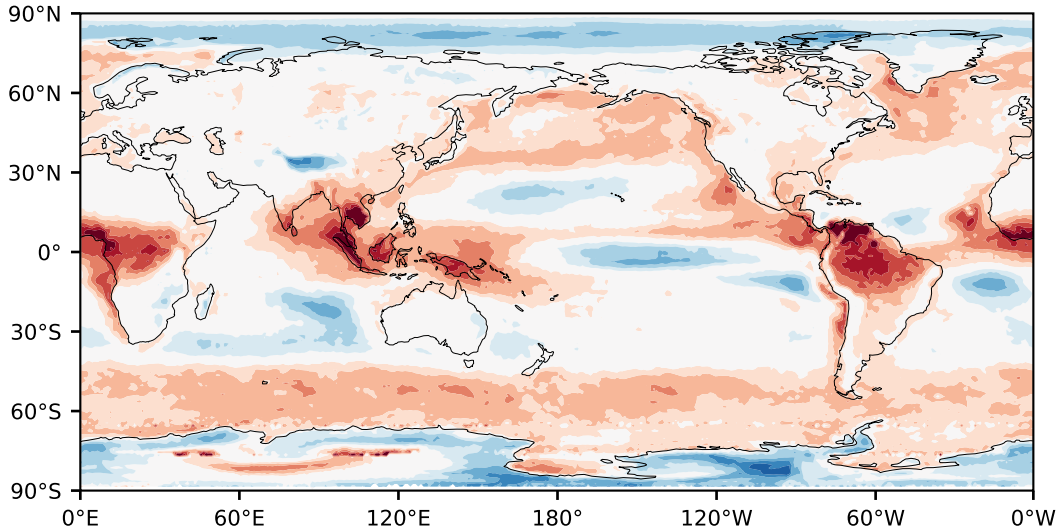

Model - Observations

Max 29.28
Mean -4.37
Min -51.14

RMSE 9.40
CORR 0.52