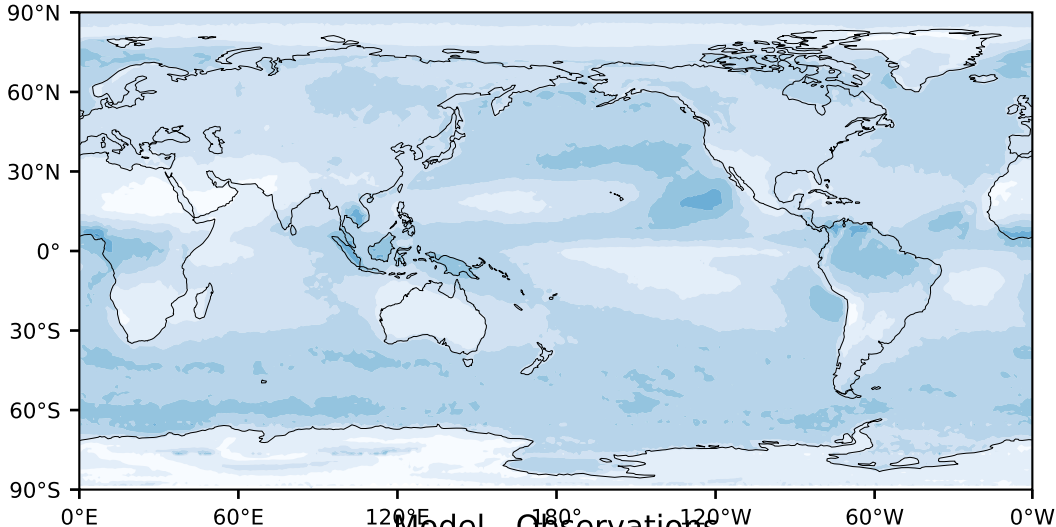

MODIS Simulator (None)

%

Max 60.49
Mean 24.07
Min 0.00

95.0
85.0
75.0
65.0
55.0
45.0
35.0
25.0
15.0
5.0

Model - Observations