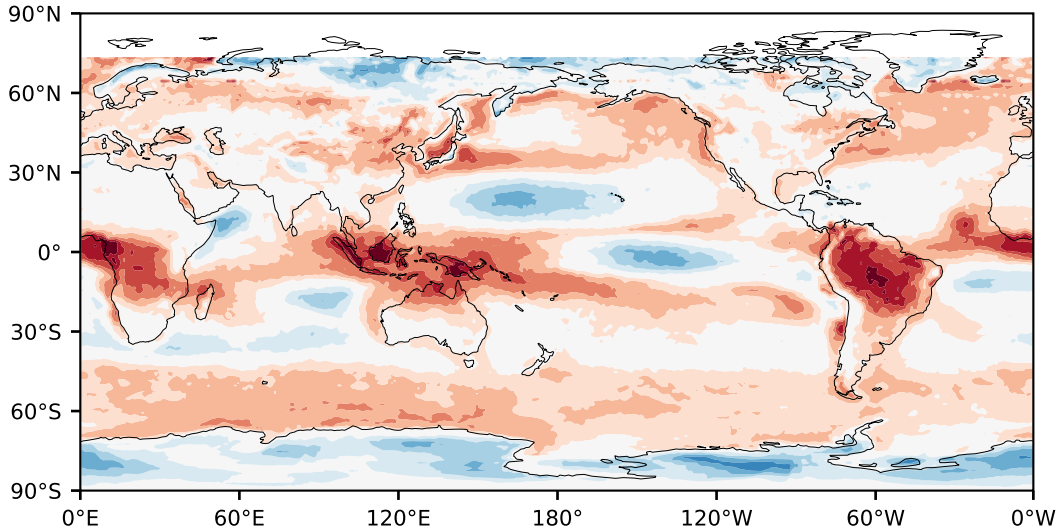

Model - Observations

Max 26.83
Mean -5.65
Min -40.59

RMSE 10.20
CORR 0.49