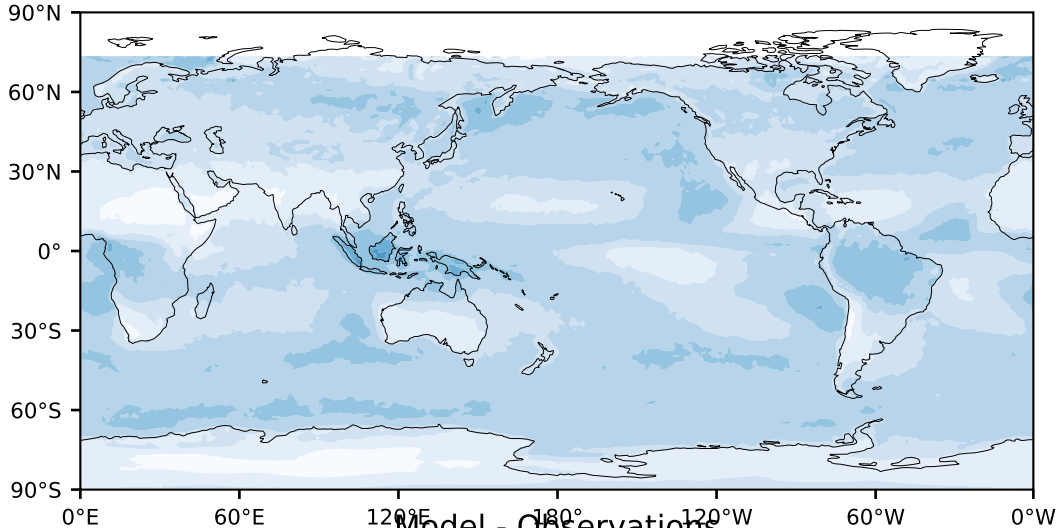

MODIS Simulator (None)

%

Max 59.83  
Mean 25.21  
Min 0.00

Model - Observations

95.0  
85.0  
75.0  
65.0  
55.0  
45.0  
35.0  
25.0  
15.0  
5.0