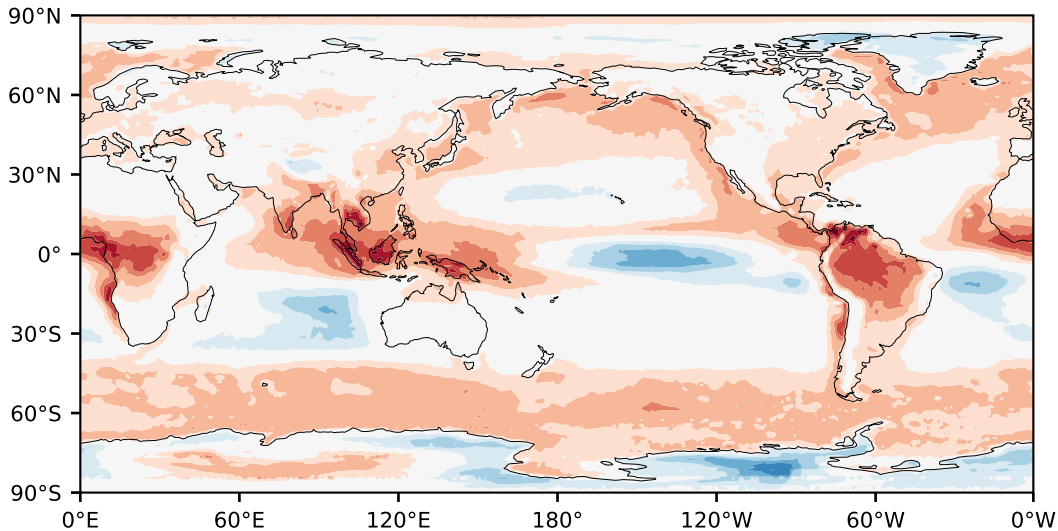

Model - Observations

Max 23.63
Mean -5.07
Min -41.70

RMSE 8.84
CORR 0.58