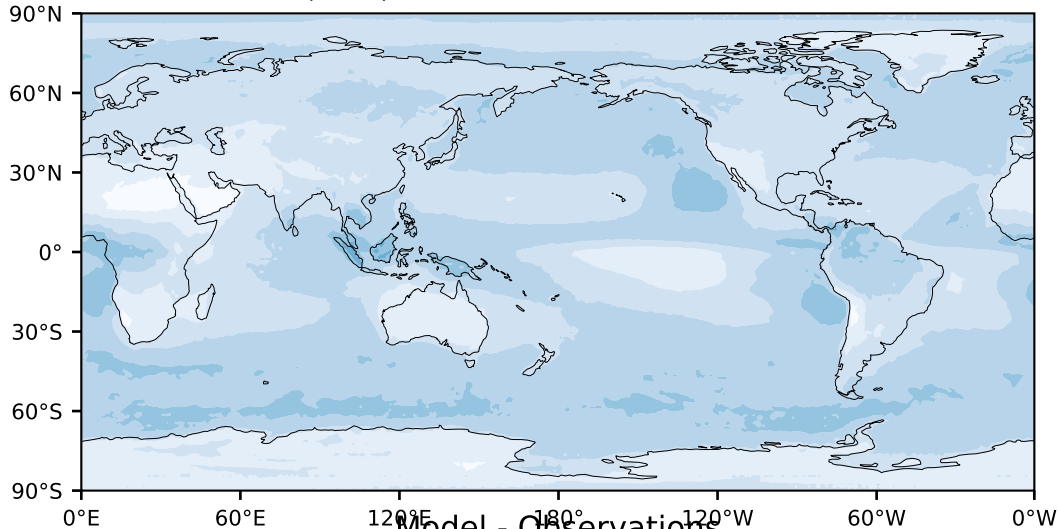

MODIS Simulator (None)

%

Max 54.57
Mean 24.61
Min 1.55

Model - Observations