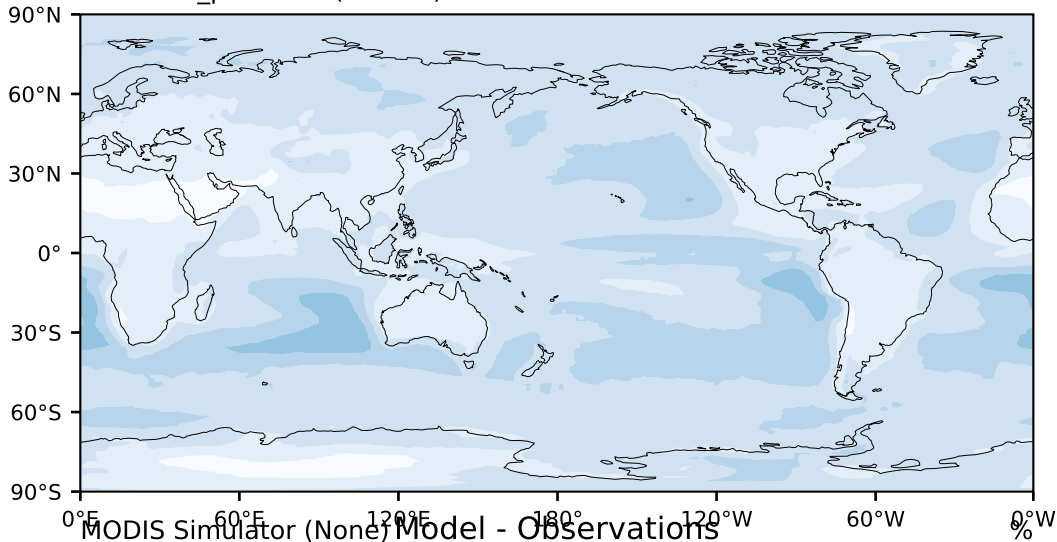

DECKv1b_piControl (81-100)

%

Max 43.58
Mean 19.54
Min 1.19

95.0
85.0
75.0
65.0
55.0
45.0
35.0
25.0
15.0
5.0