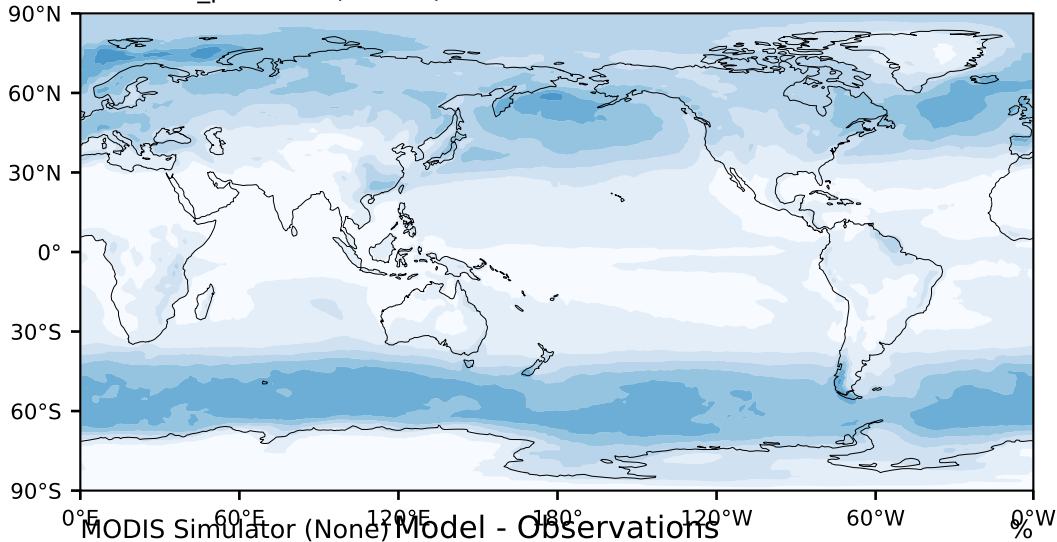

DECKv1b\_piControl (81-100)

%

Max 64.04  
Mean 17.03  
Min 0.00

95.0  
85.0  
75.0  
65.0  
55.0  
45.0  
35.0  
25.0  
15.0  
5.0