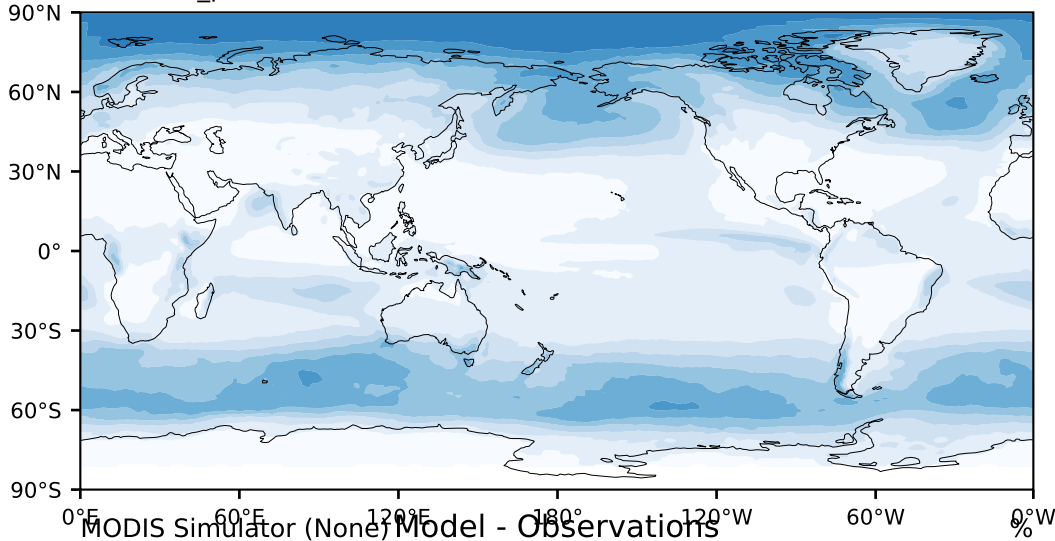

DECKv1b_piControl (81-100)

%

Max 74.99
Mean 17.66
Min 0.00

95.0
85.0
75.0
65.0
55.0
45.0
35.0
25.0
15.0
5.0