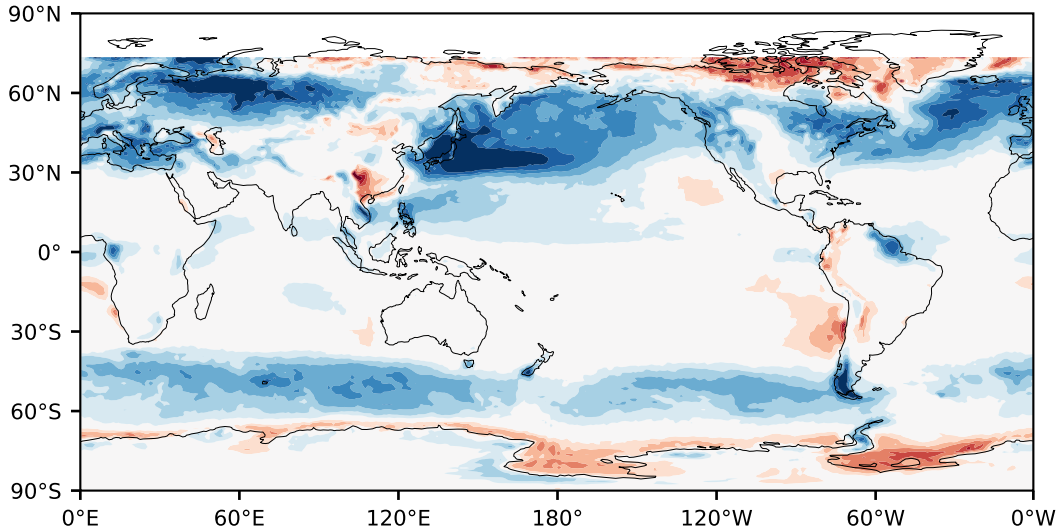

# Model - Observations

Max 63.34  
Mean 5.27  
Min -42.82

RMSE 10.48  
CORR 0.85