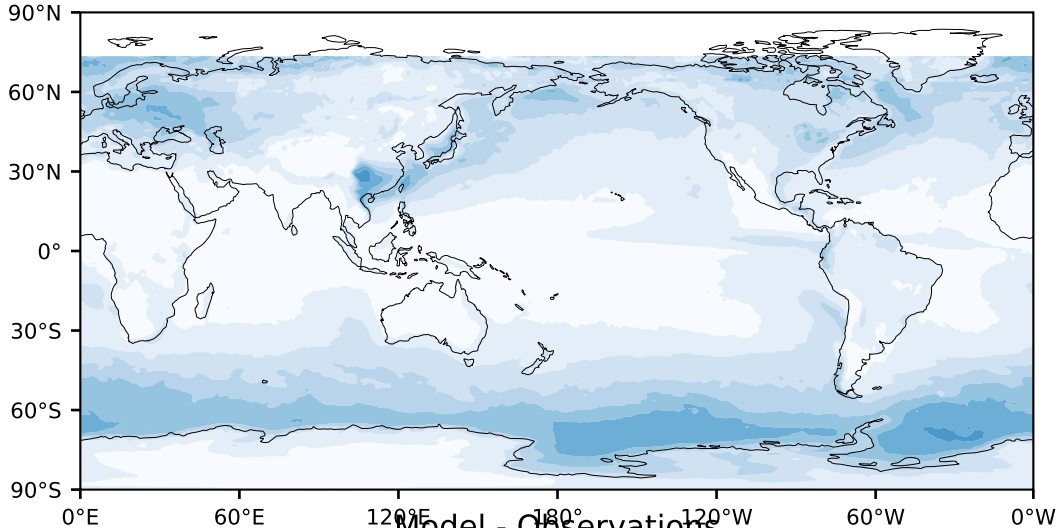

MODIS Simulator (None)

%

Max 64.58  
Mean 13.36  
Min 0.00

Model - Observations