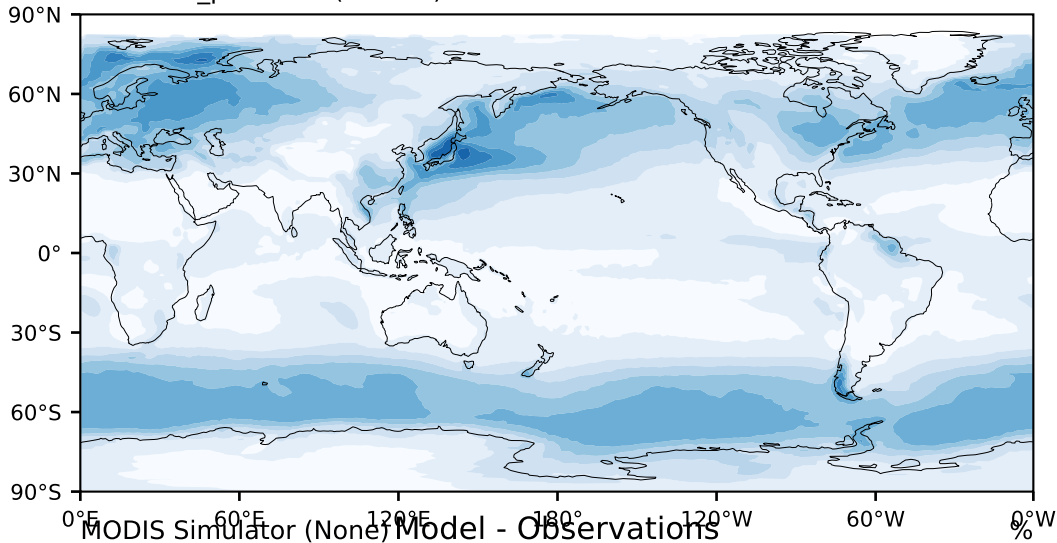

DECKv1b\_piControl (81-100)

%

Max 83.42  
Mean 18.59  
Min 0.03

95.0  
85.0  
75.0  
65.0  
55.0  
45.0  
35.0  
25.0  
15.0  
5.0