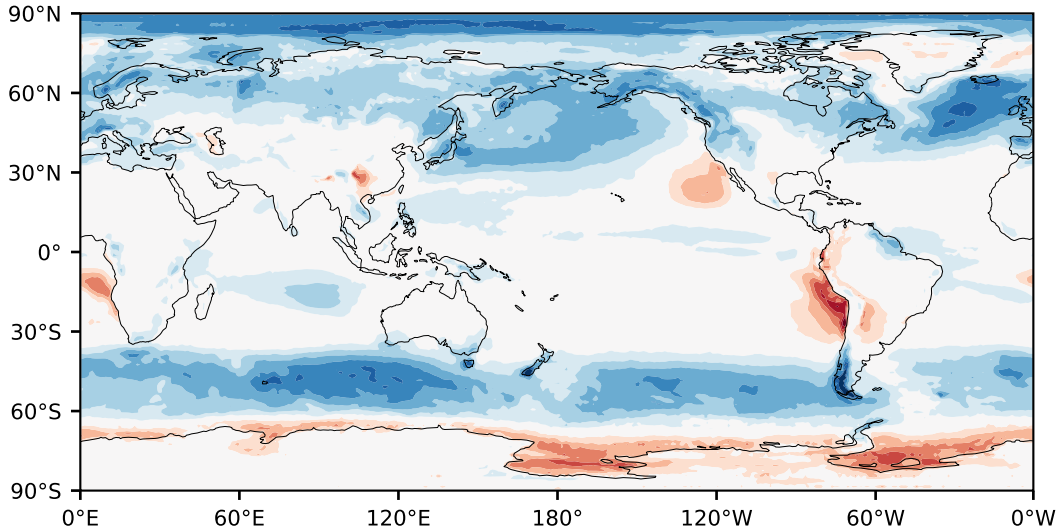

Model - Observations

Max 41.59
Mean 5.00
Min -40.48

RMSE 8.85
CORR 0.88