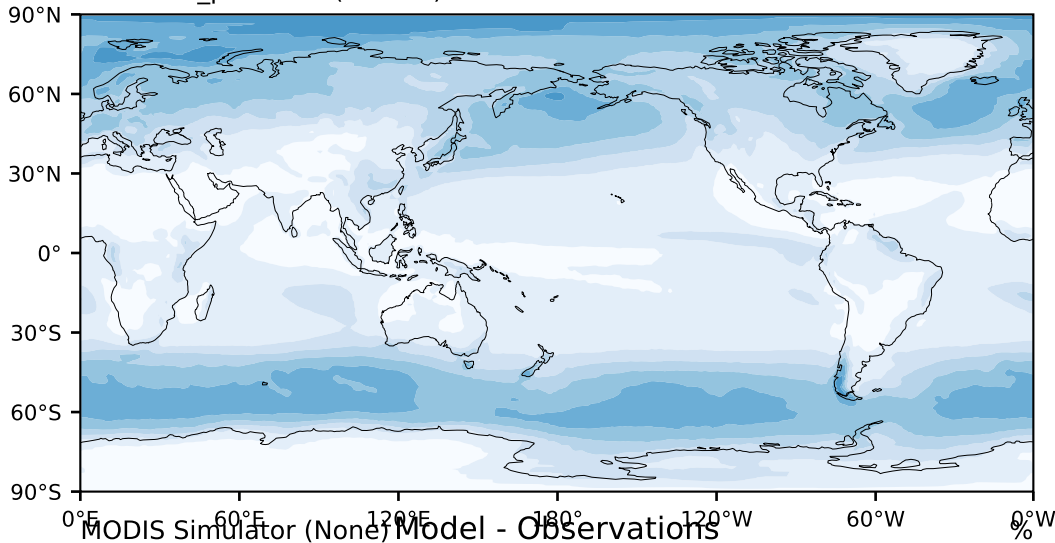

DECKv1b_piControl (81-100)

%

Max 63.36
Mean 17.93
Min 0.08

95.0
85.0
75.0
65.0
55.0
45.0
35.0
25.0
15.0
5.0