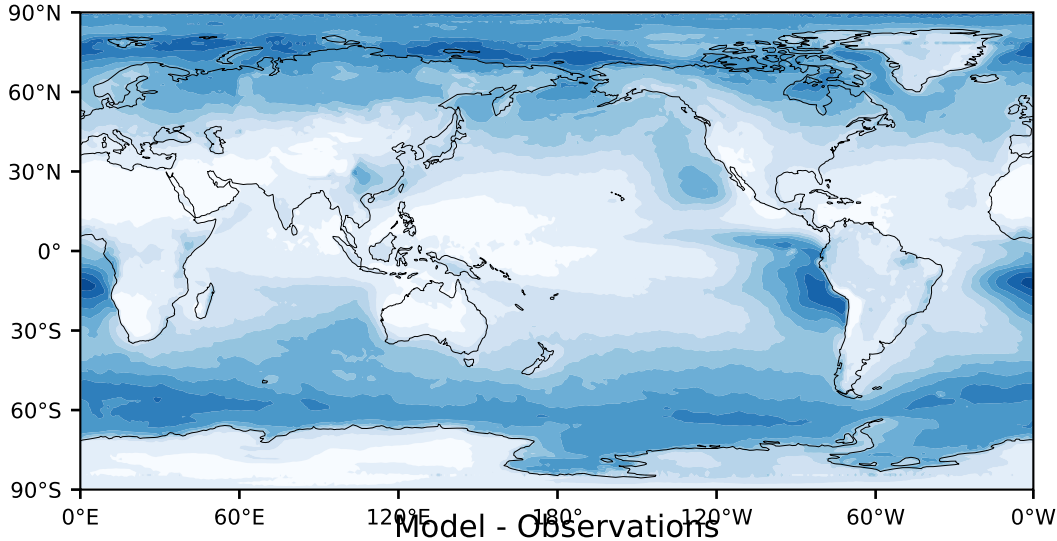

MODIS Simulator (None)

%

Max 89.98
Mean 27.82
Min 0.07

95.0
85.0
75.0
65.0
55.0
45.0
35.0
25.0
15.0
5.0