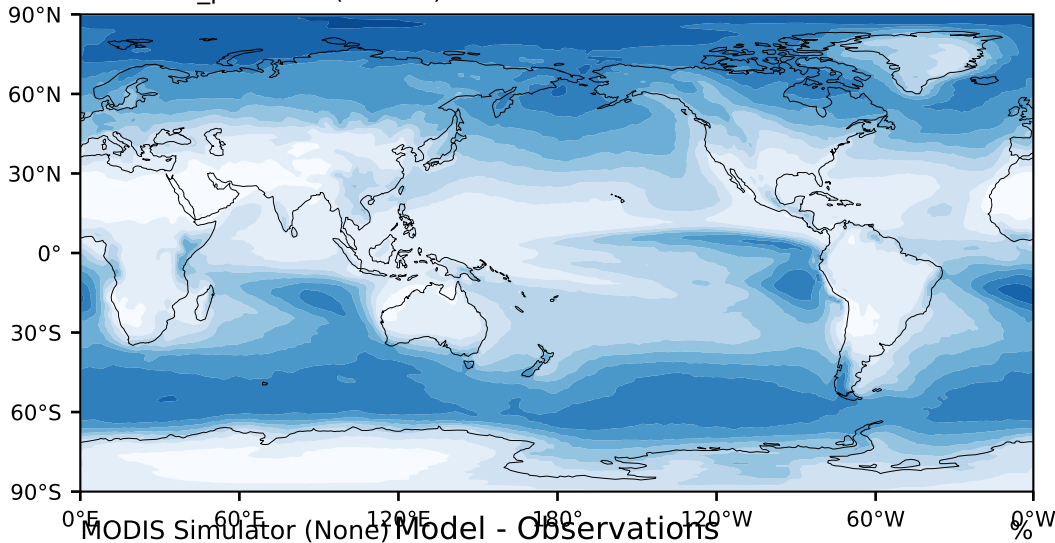

DECKv1b_piControl (81-100)

%

Max 88.02
Mean 34.68
Min 0.51

95.0
85.0
75.0
65.0
55.0
45.0
35.0
25.0
15.0
5.0