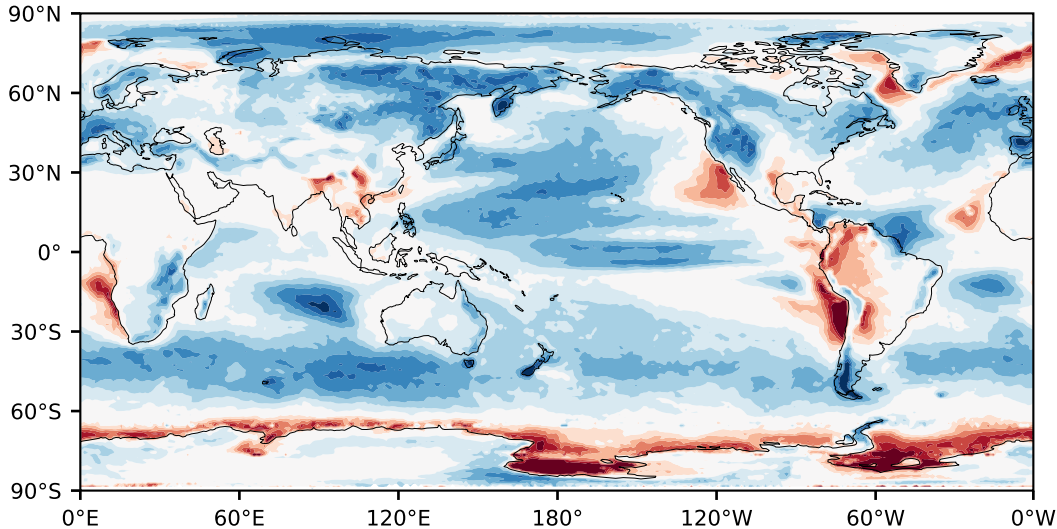

Model - Observations

Max 49.73
Mean 6.86
Min -69.10

RMSE 11.95
CORR 0.88