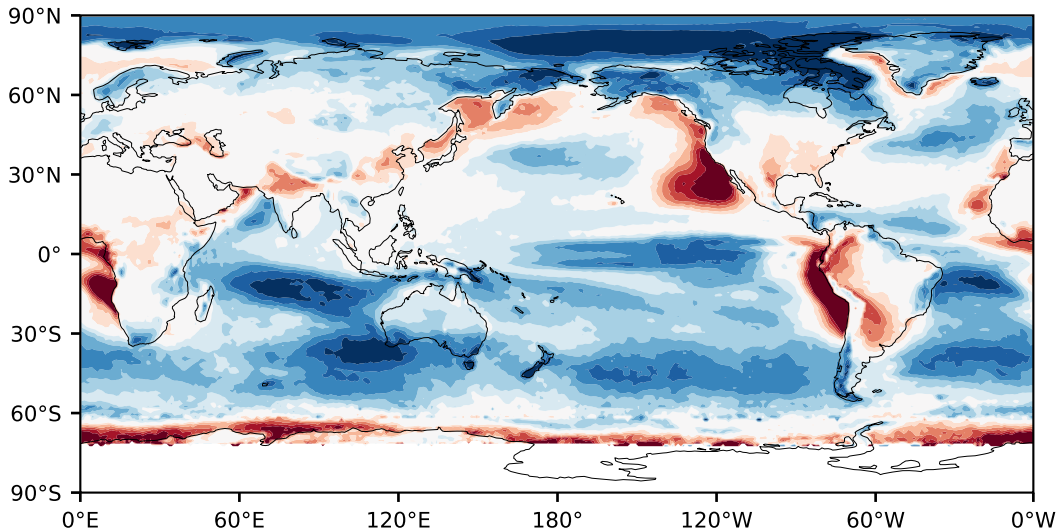

Model - Observations

Max 55.61
Mean 6.87
Min -97.63

RMSE 14.77
CORR 0.80