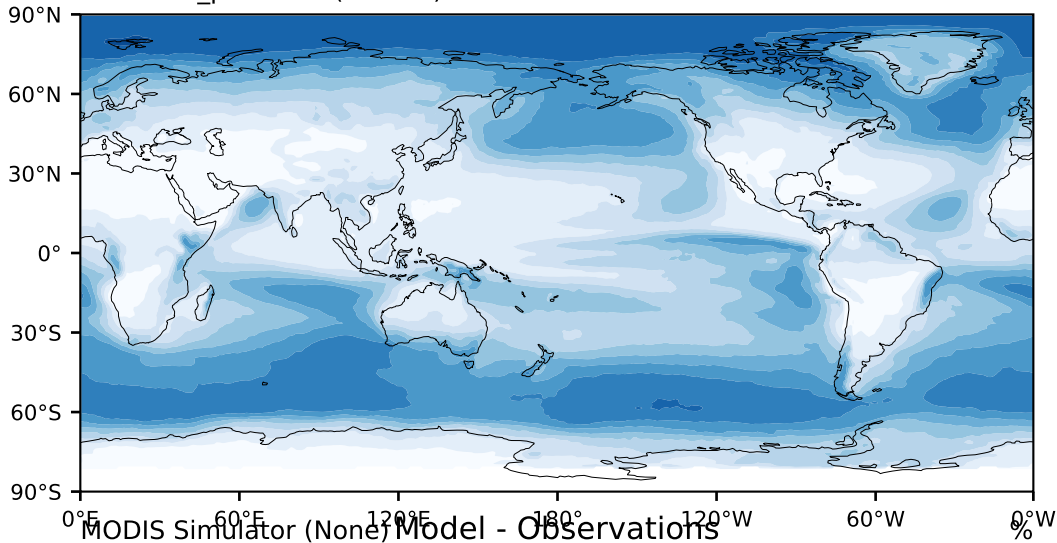

DECKv1b_piControl (81-100)

%

Max 86.80
Mean 33.03
Min 0.00

95.0
85.0
75.0
65.0
55.0
45.0
35.0
25.0
15.0
5.0