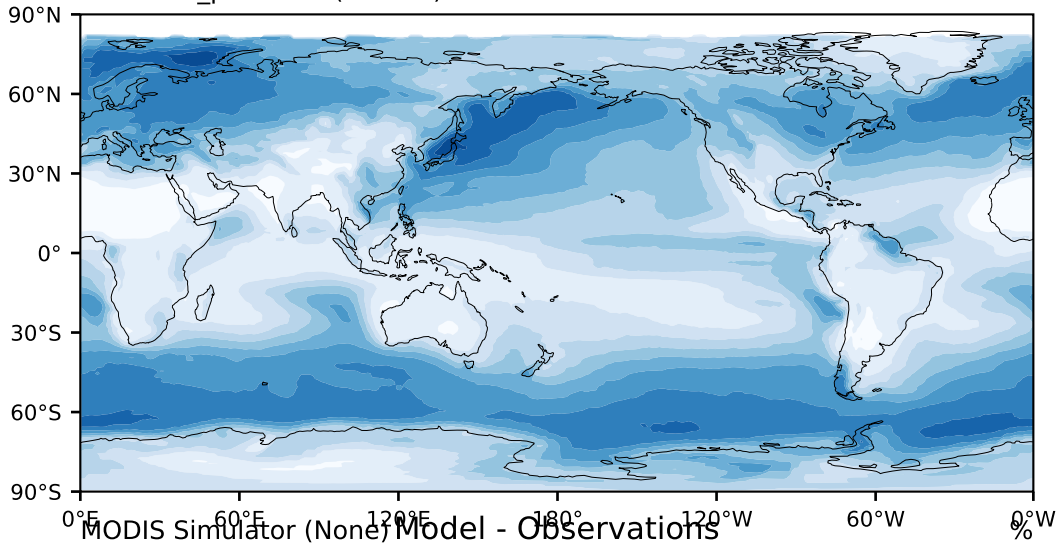

DECKv1b\_piControl (81-100)

%

Max 90.46  
Mean 34.85  
Min 0.17

95.0  
85.0  
75.0  
65.0  
55.0  
45.0  
35.0  
25.0  
15.0  
5.0