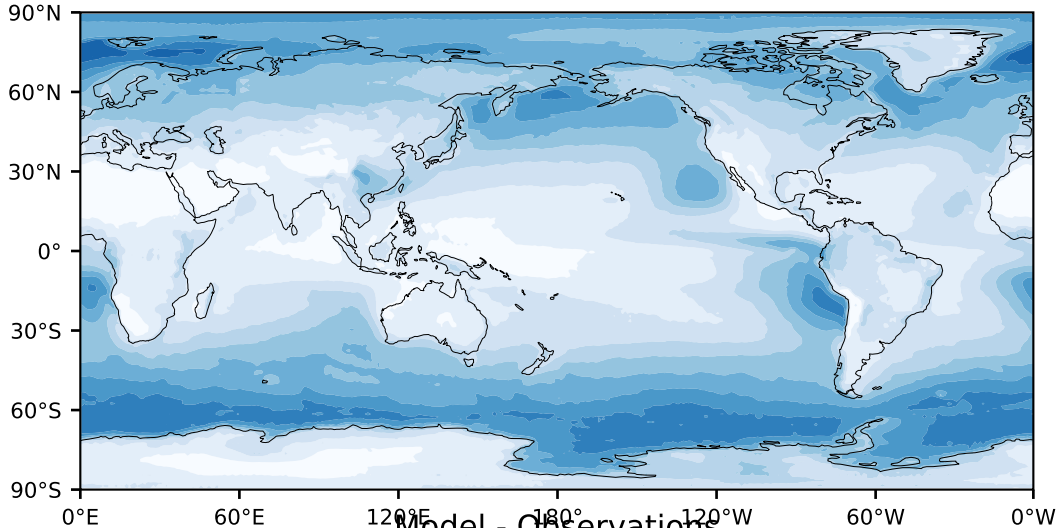

MODIS Simulator (None)

%

Max 83.17
Mean 27.17
Min 0.21

Model - Observations

95.0
85.0
75.0
65.0
55.0
45.0
35.0
25.0
15.0
5.0