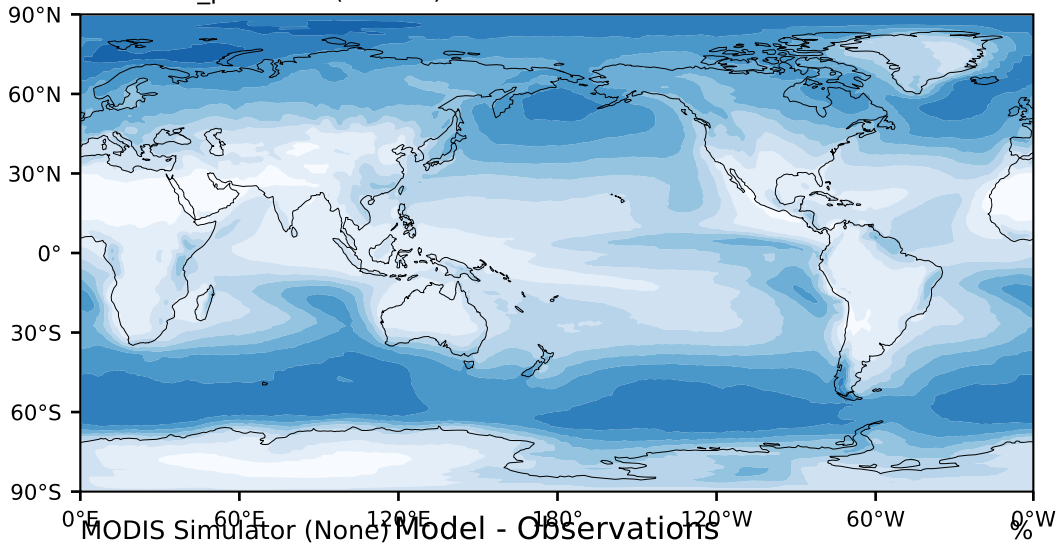

DECKv1b_piControl (81-100)

%

Max 82.38
Mean 33.84
Min 0.94

MODIS Simulator (None) Model - Observations