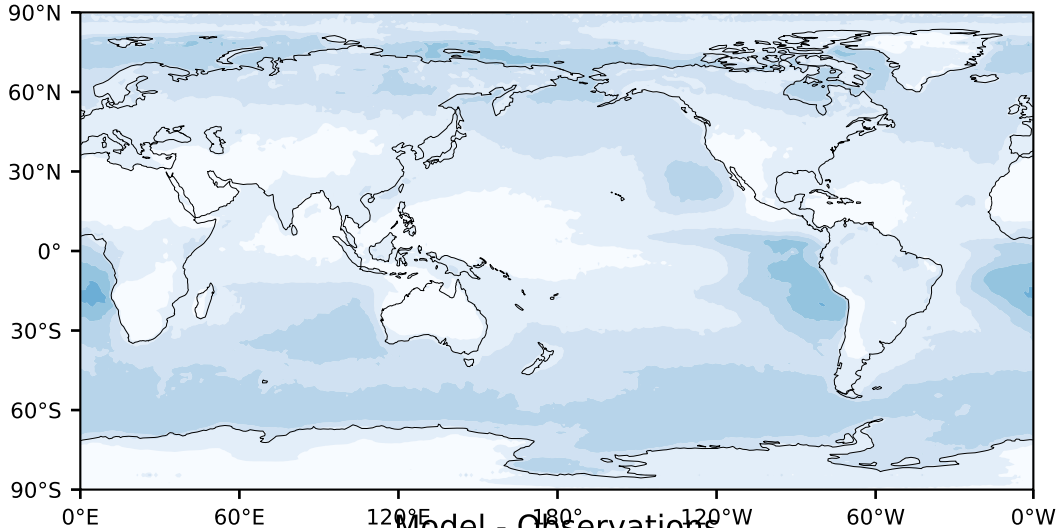

MODIS Simulator (None)

%

Max 55.45
Mean 14.65
Min 0.05

Model - Observations

95.0
85.0
75.0
65.0
55.0
45.0
35.0
25.0
15.0
5.0